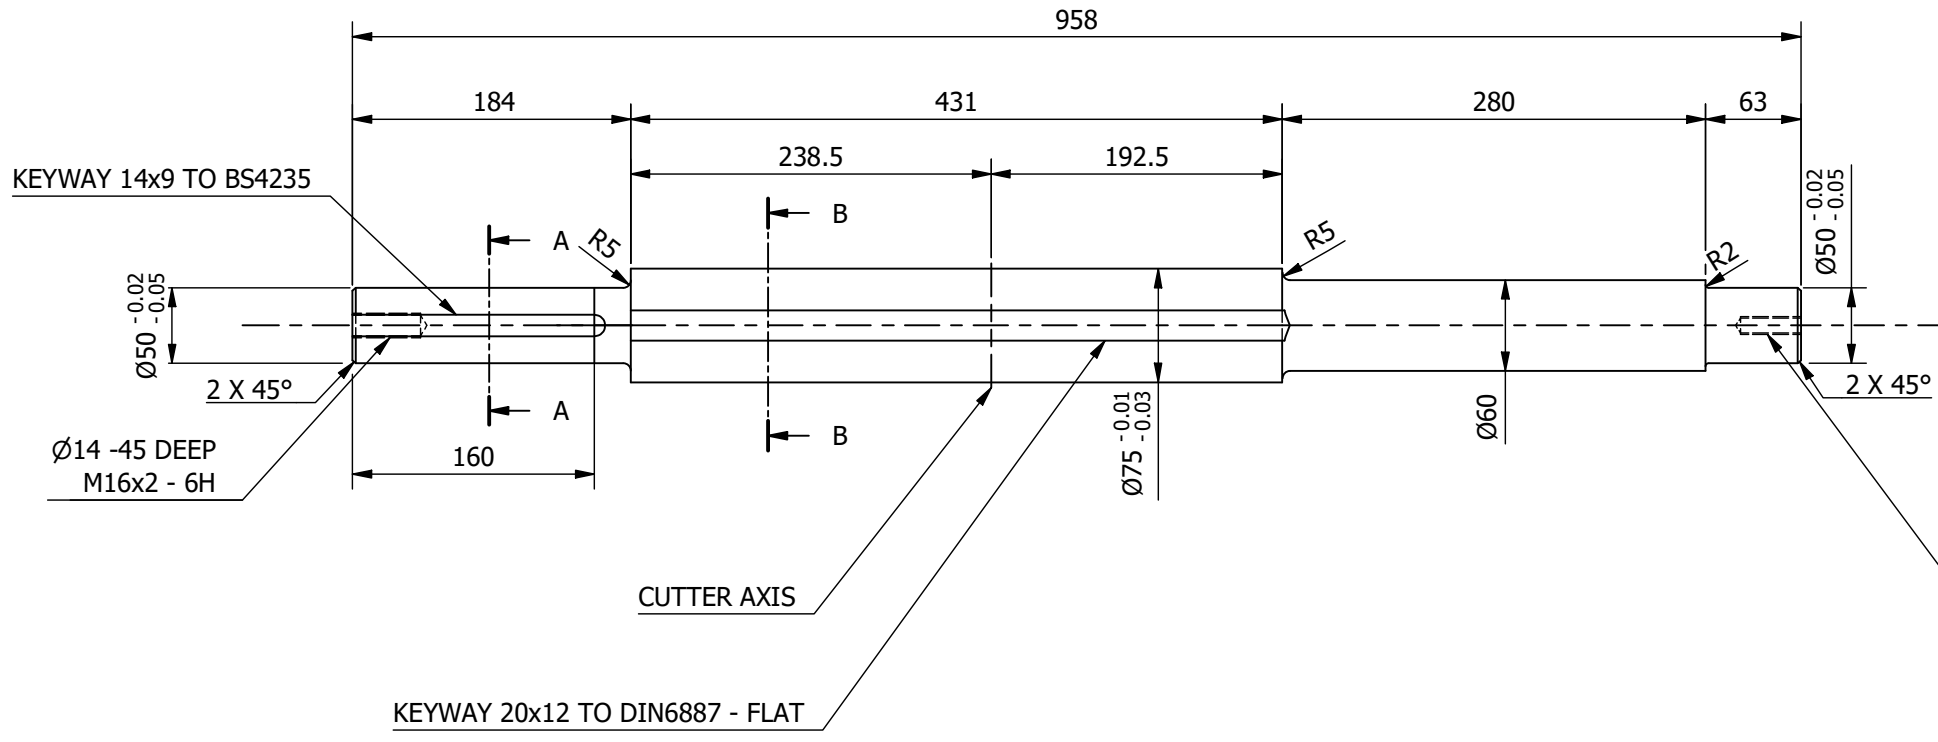

8 7 6 5 4 3 2 1

F  
E  
D  
C  
B  
A

$\varnothing 10.25$  -40 DEEP  
M12x1.75 - 6H

**ERIEZ MAGNETICS EUROPE LTD**  
 BEDWAS HOUSE IND. ESTATE, BEDWAS, CAERPHILLY, CF83 8YG  
 TEL. (+44) (0)29 20868501, FAX. (+44) (0)29 20851314  
 EMAIL. eriez@eriezeurope.co.uk

TITLE: 1000 shaft  
 FOR:  
 DRN: RD    DATE: 13/12/2019    CHK:    DATE:  
 A3    SCALE: NOT TO SCALE    NOTICE:

ORDER #:  
 EQUIP #:  
 REF DRN #:  
 DRAWING NUMBER: **E0041866**  
 SHEET: **1 OF 1**  
 IF IN DOUBT ASK

TOLERANCE:  
 STANDARD MANUFACTURING  
 DIMENSIONS IN MM  
 UNLESS OTHERWISE NOTED  
 REVISION: **0**

ENGINEERING COMPONENT PARTS LIST			
PART NUMBER	DESCRIPTION	MATERIAL DESCRIPTION	SIZE
E0041866	1000 shaft	EN8 BAR - $\varnothing 75$	958 mm