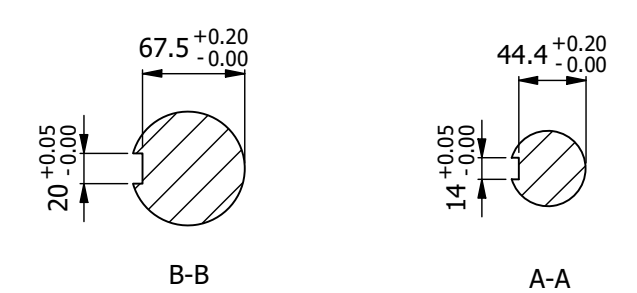

8 7 6 5 4 3 2 1

F
E
D
C
B
A

$\varnothing 10.25$ -40 DEEP
M12x1.75 - 6H

ERIEZ MAGNETICS EUROPE LTD
BEDWAS HOUSE IND. ESTATE, BEDWAS, CAERPHILLY, CF83 8YG
TEL. (+44) (0)29 20868501, FAX. (+44) (0)29 20851314
EMAIL. eriez@eriezeurope.co.uk

TITLE: 1000 shaft
FOR:
DRN: RD   DATE: 13/12/2019   CHK: DATE:
A3   SCALE: NOT TO SCALE   NOTICE:

ORDER #:
EQUIP #:
REF DRN #:
DRAWING NUMBER: **E0041866**
SHEET: **1 OF 1**
IF IN DOUBT ASK

TOLERANCE:
STANDARD MANUFACTURING
DIMENSIONS IN MM
UNLESS OTHERWISE NOTED
REVISION: **0**

ENGINEERING COMPONENT PARTS LIST			
PART NUMBER	DESCRIPTION	MATERIAL DESCRIPTION	SIZE
E0041866	1000 shaft	EN8 BAR - $\varnothing 75$	958 mm

8 7 6 5 4 3 2 1